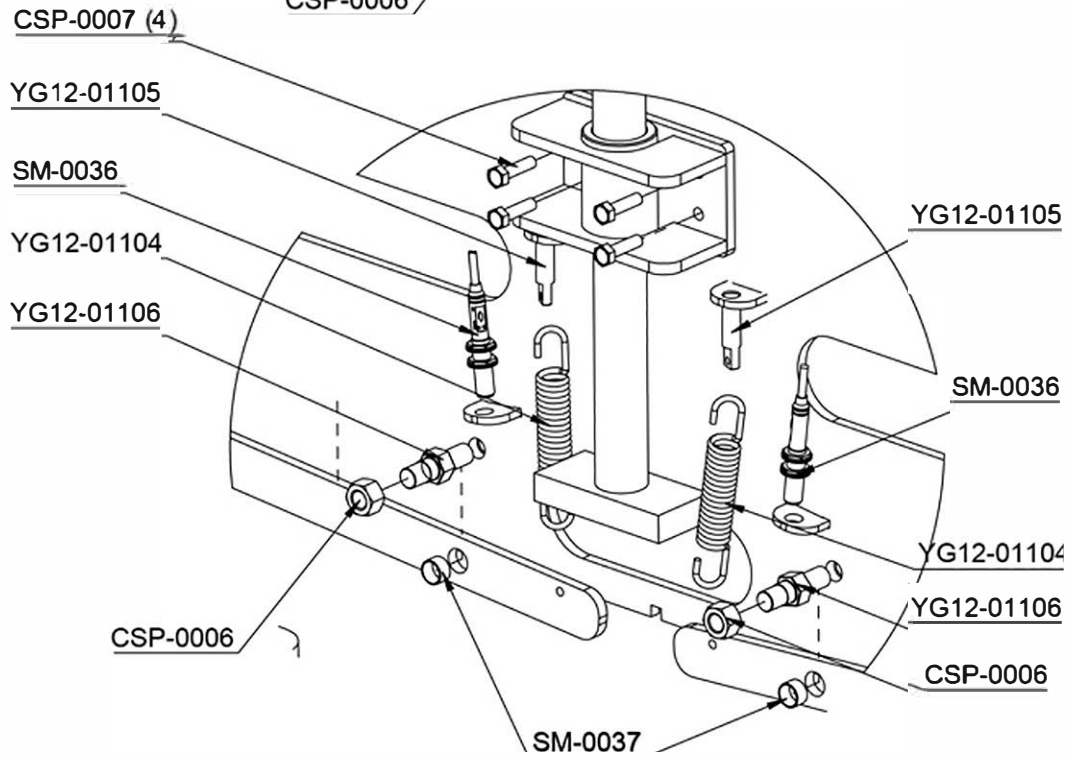

X-Line12 ***e-DRIVE***

X-Line12 ***h-DRIVE***

MODEL

SPARE PARTS CATALOGUE

Sub Gr. -

DETAIL A
SCALE 1:15

- CSP-0001 (4)
- CSP-0002 (4)

DETAIL A
SCALE 1 : 5

STEERING CYLINDER PISTON SEAL KIT	SM-0080
STEERING CYLINDER FRONT COVER SEAL KIT	SM-0081

DETAIL A
SCALE 1 : 10

DETAIL B
SCALE 1 : 5

LIFTING CYLINDER PISTON SEAL KIT	SM-0082
LIFTING CYLINDER FRONT COVER SEAL KIT	SM-0083