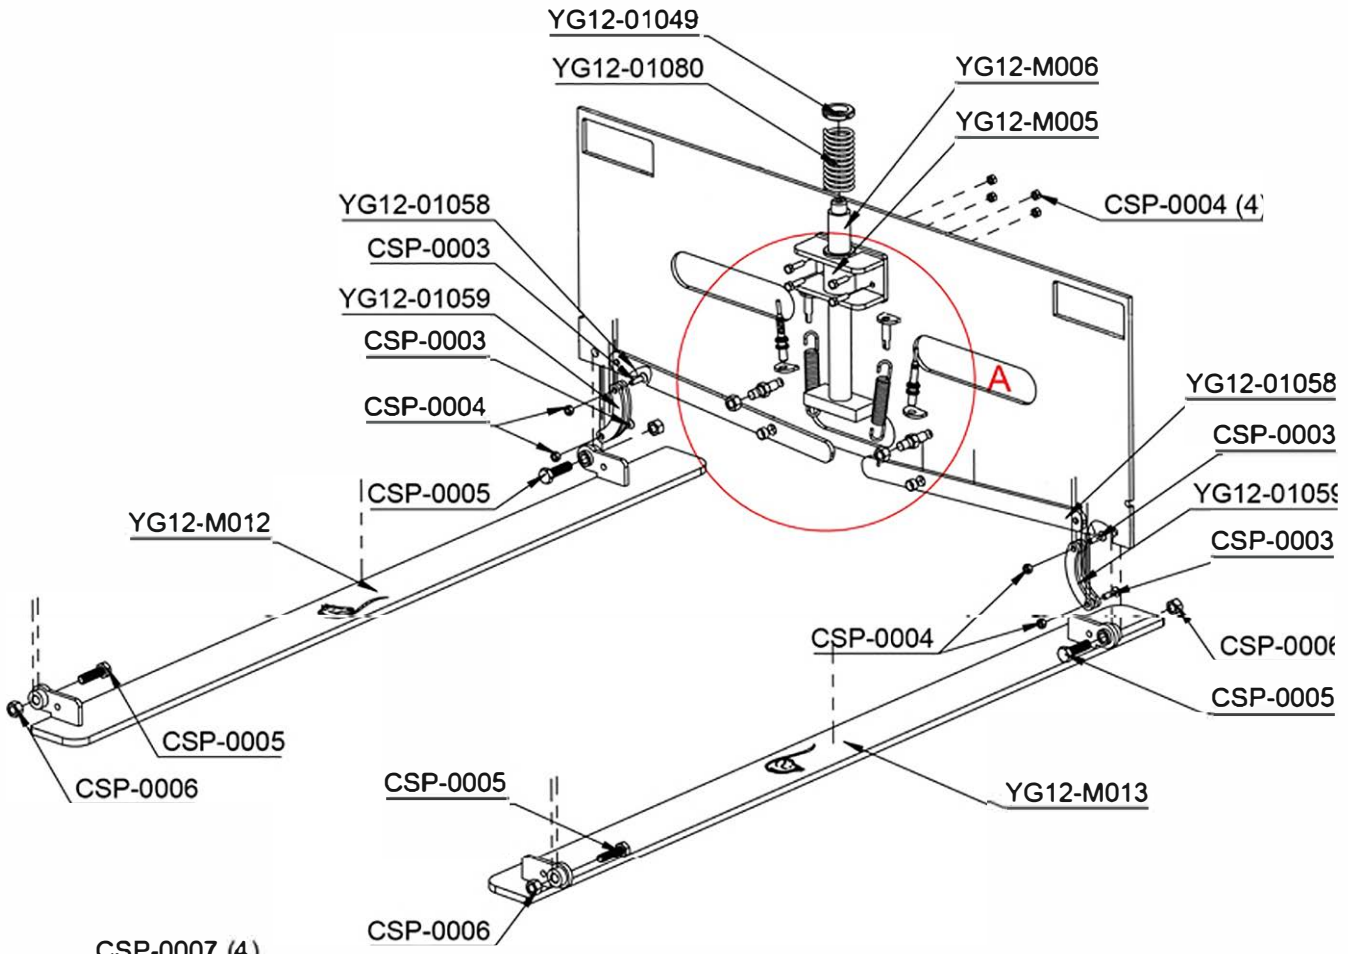

X-Line12 ***e-DRIVE***

X-Line12 ***h-DRIVE***

MODEL

SPARE PARTS CATALOGUE

Sub Gr. -

DETAIL A
SCALE 1:15

- CSP-0001 (4)
- CSP-0002 (4)

DETAIL A
SCALE 1 : 5

STEERING CYLINDER PISTON SEAL KIT	SM-0080
STEERING CYLINDER FRONT COVER SEAL KIT	SM-0081

DETAIL A
SCALE 1 : 10

DETAIL B
SCALE 1 : 5

LIFTING CYLINDER PISTON SEAL KIT	SM-0082
LIFTING CYLINDER FRONT COVER SEAL KIT	SM-0083