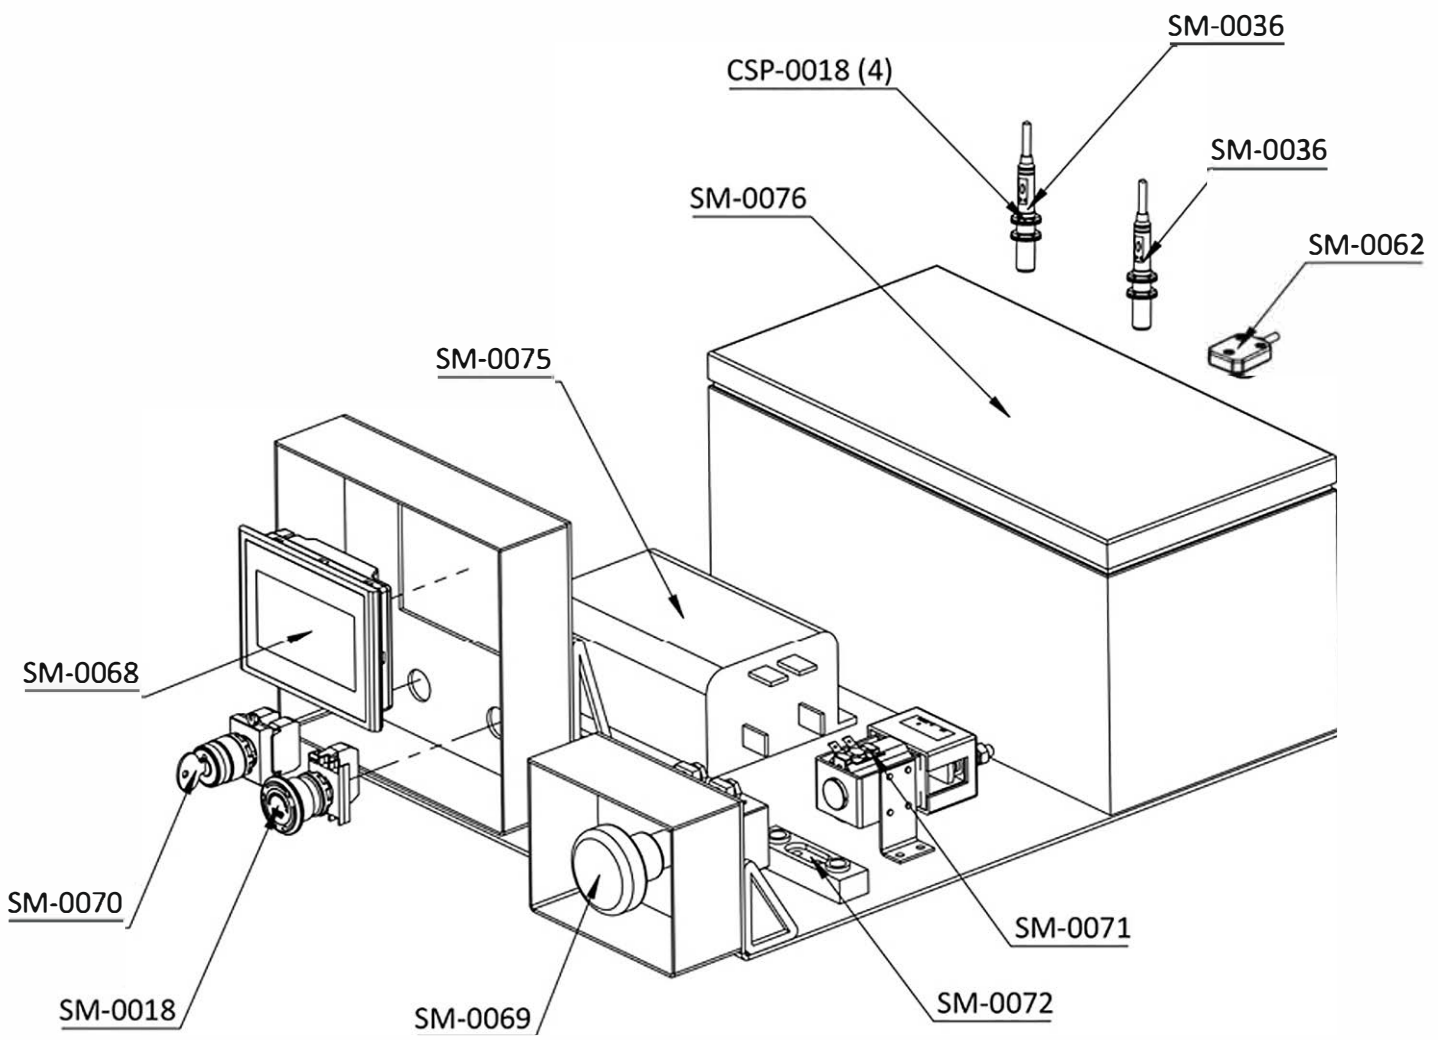

X-Line12 ***e-DRIVE***

X-Line12 ***h-DRIVE***

MODEL

SPARE PARTS CATALOGUE

Sub Gr. -

DETAIL A
SCALE 1:15

- CSP-0001 (4)
- CSP-0002 (4)

DETAIL A
SCALE 1 : 5

STEERING CYLINDER PISTON SEAL KIT	SM-0080
STEERING CYLINDER FRONT COVER SEAL KIT	SM-0081

DETAIL A
SCALE 1 : 10

DETAIL B
SCALE 1 : 5

LIFTING CYLINDER PISTON SEAL KIT	SM-0082
LIFTING CYLINDER FRONT COVER SEAL KIT	SM-0083