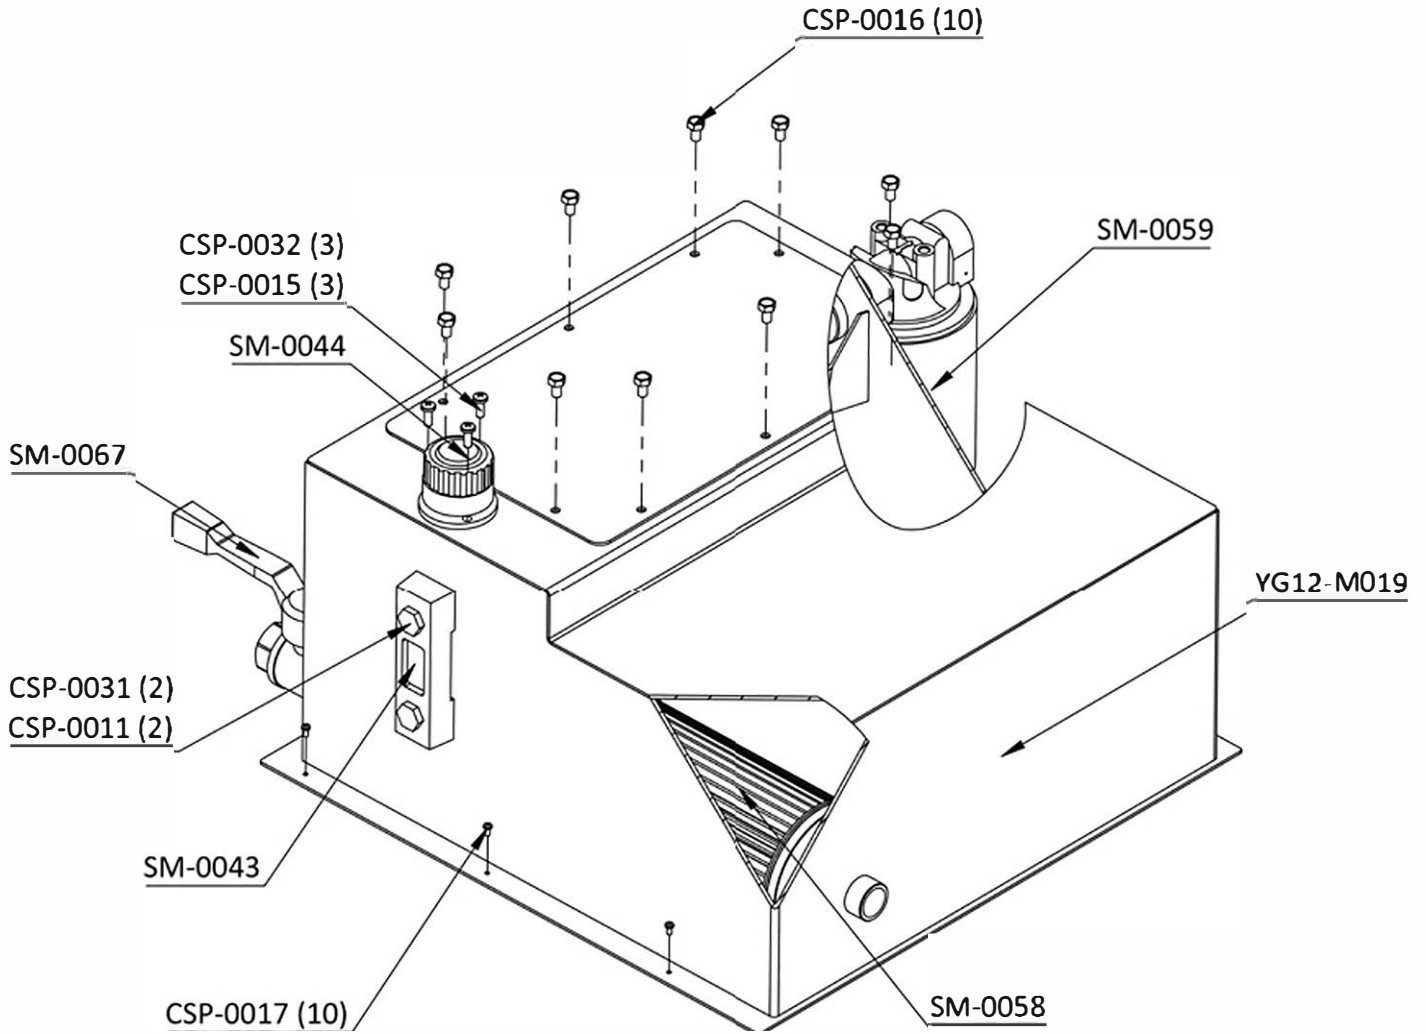

X-Line12 ***e-DRIVE***

X-Line12 ***h-DRIVE***

MODEL

SPARE PARTS CATALOGUE

Sub Gr. -

DETAIL A
SCALE 1:15

- CSP-0001 (4)
- CSP-0002 (4)

DETAIL A
SCALE 1 : 5

STEERING CYLINDER PISTON SEAL KIT	SM-0080
STEERING CYLINDER FRONT COVER SEAL KIT	SM-0081

DETAIL A
SCALE 1 : 10

DETAIL B
SCALE 1 : 5

LIFTING CYLINDER PISTON SEAL KIT	SM-0082
LIFTING CYLINDER FRONT COVER SEAL KIT	SM-0083