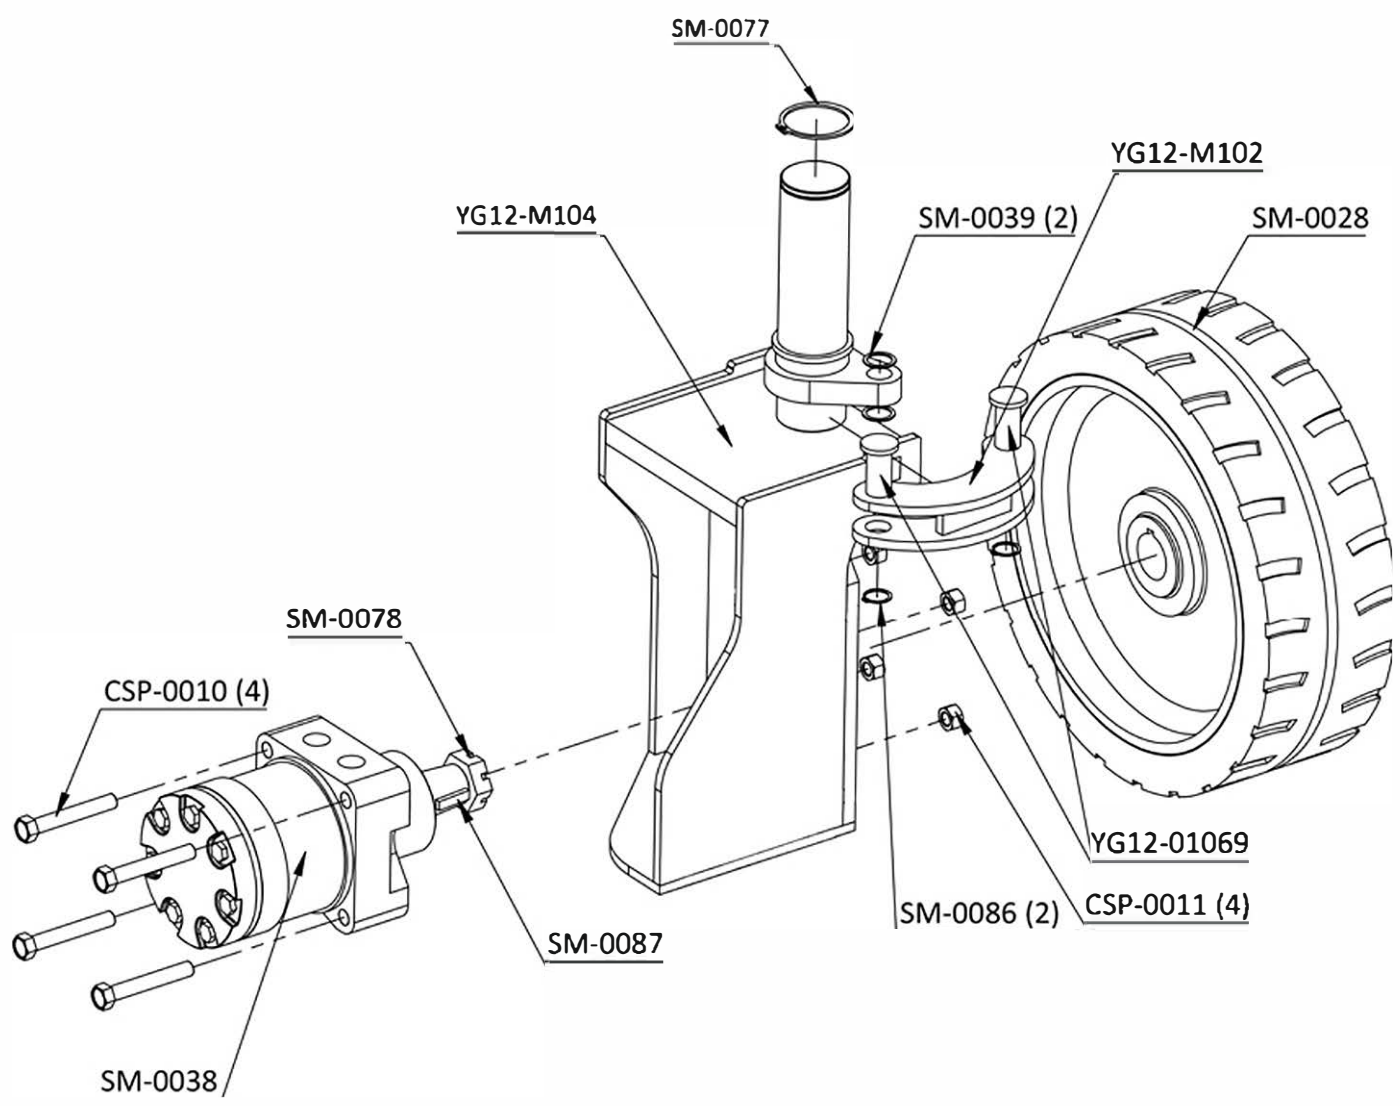

X-Line12 ***e-DRIVE***

X-Line12 ***h-DRIVE***

MODEL

SPARE PARTS CATALOGUE

Sub Gr. -

DETAIL A
SCALE 1:15

- CSP-0001 (4)
- CSP-0002 (4)

DETAIL A
SCALE 1 : 5

STEERING CYLINDER PISTON SEAL KIT	SM-0080
STEERING CYLINDER FRONT COVER SEAL KIT	SM-0081

DETAIL A
SCALE 1 : 10

DETAIL B
SCALE 1 : 5

LIFTING CYLINDER PISTON SEAL KIT	SM-0082
LIFTING CYLINDER FRONT COVER SEAL KIT	SM-0083