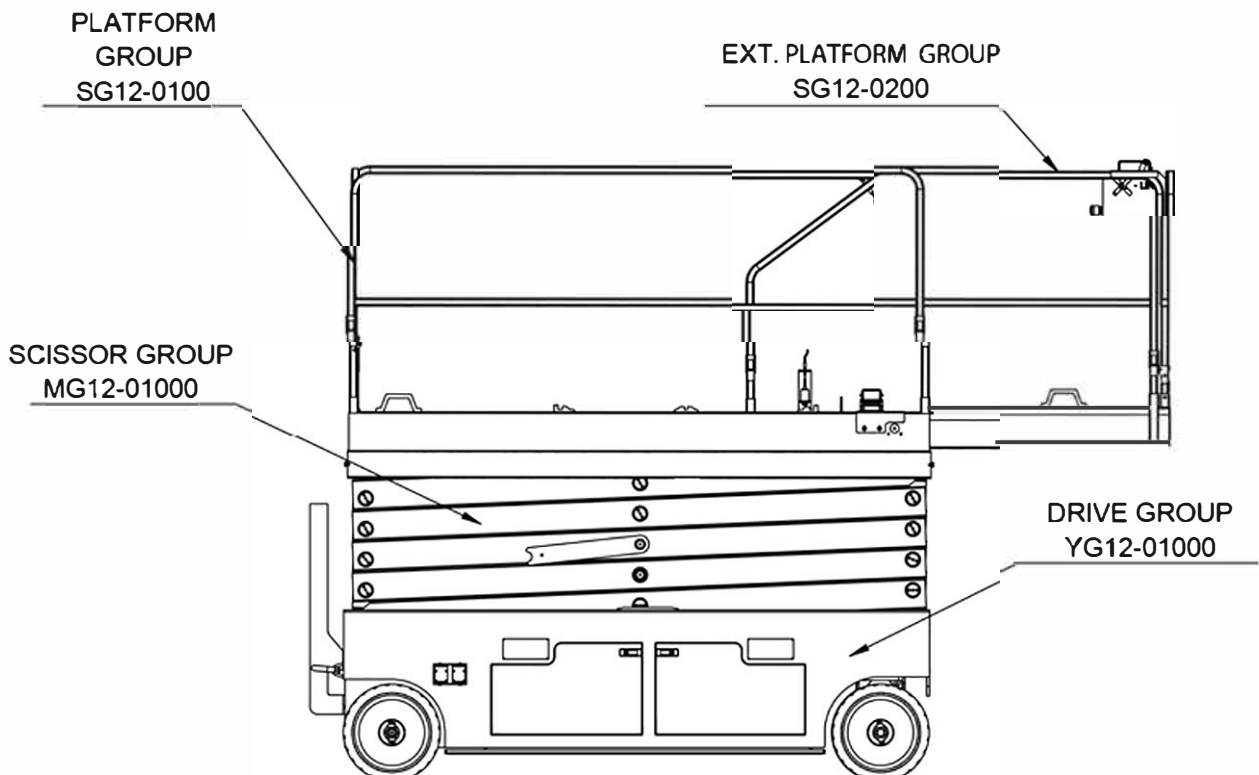

X-Line12 ***e-DRIVE***

X-Line12 ***h-DRIVE***

MODEL

SPARE PARTS CATALOGUE

Sub Gr. -

DETAIL A
SCALE 1:15

- CSP-0001 (4)
- CSP-0002 (4)

DETAIL A
SCALE 1 : 5

STEERING CYLINDER PISTON SEAL KIT	SM-0080
STEERING CYLINDER FRONT COVER SEAL KIT	SM-0081

DETAIL A
SCALE 1 : 10

DETAIL B
SCALE 1 : 5

LIFTING CYLINDER PISTON SEAL KIT	SM-0082
LIFTING CYLINDER FRONT COVER SEAL KIT	SM-0083