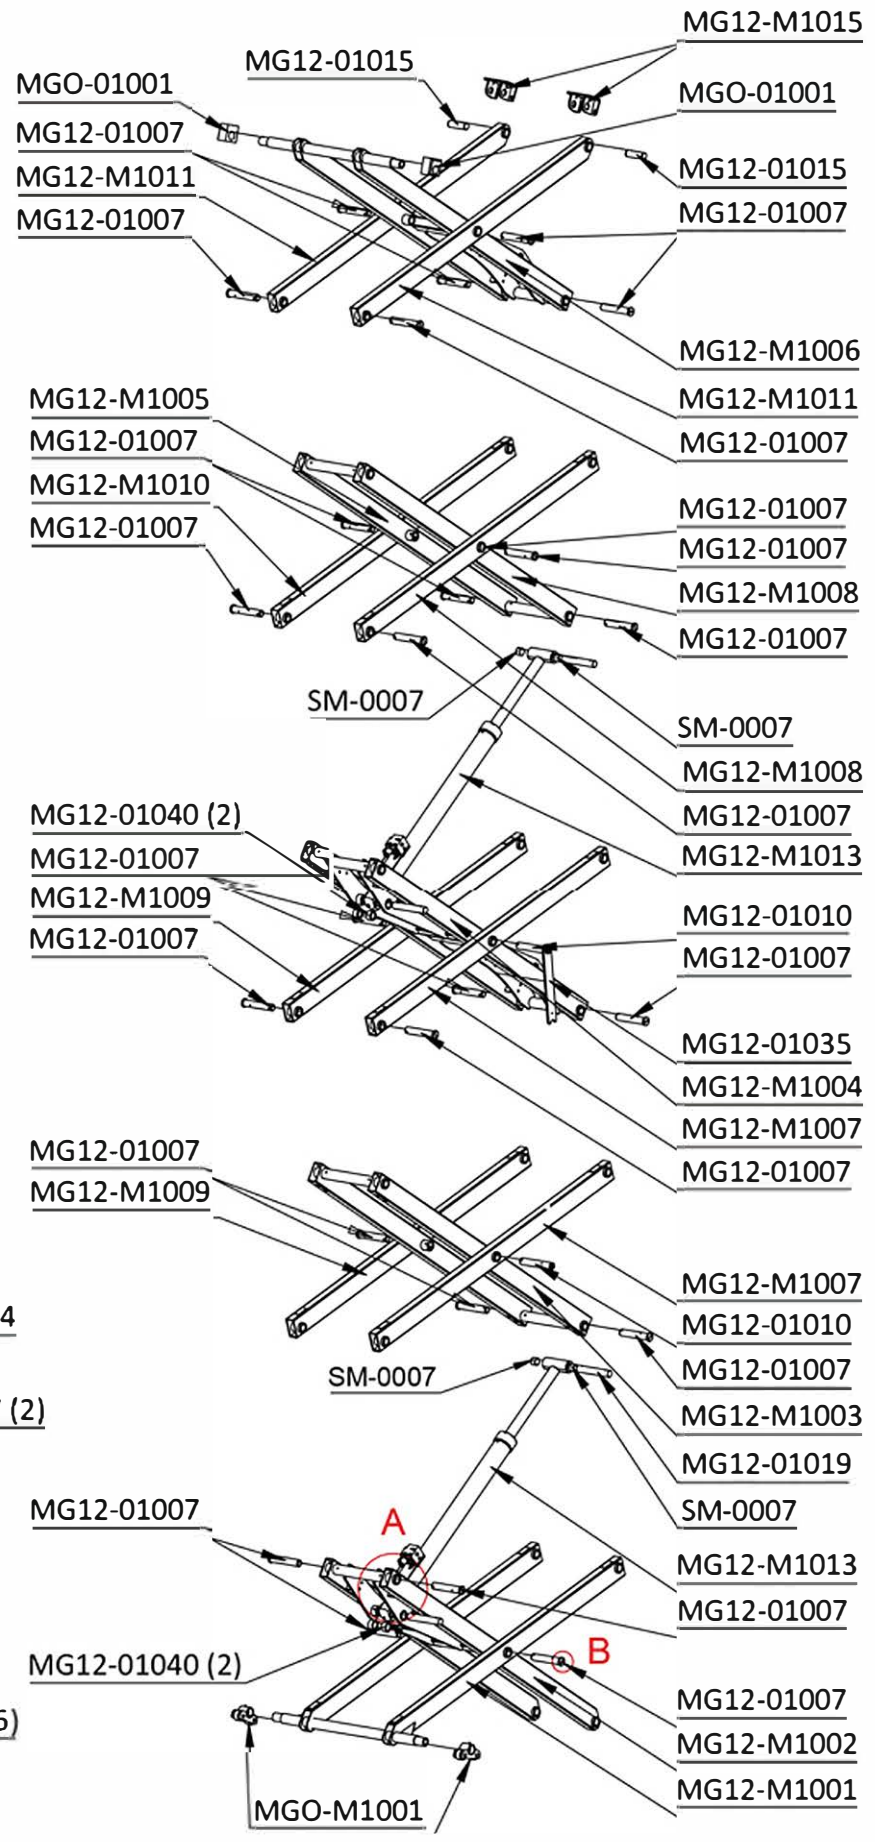

X-Line12 ***e-DRIVE***

X-Line12 ***h-DRIVE***

MODEL

SPARE PARTS CATALOGUE

Sub Gr. -

DETAIL A
SCALE 1:15

- CSP-0001 (4)
- CSP-0002 (4)

DETAIL A
SCALE 1 : 5

STEERING CYLINDER PISTON SEAL KIT	SM-0080
STEERING CYLINDER FRONT COVER SEAL KIT	SM-0081

DETAIL A
SCALE 1 : 10

DETAIL B
SCALE 1 : 5

LIFTING CYLINDER PISTON SEAL KIT	SM-0082
LIFTING CYLINDER FRONT COVER SEAL KIT	SM-0083