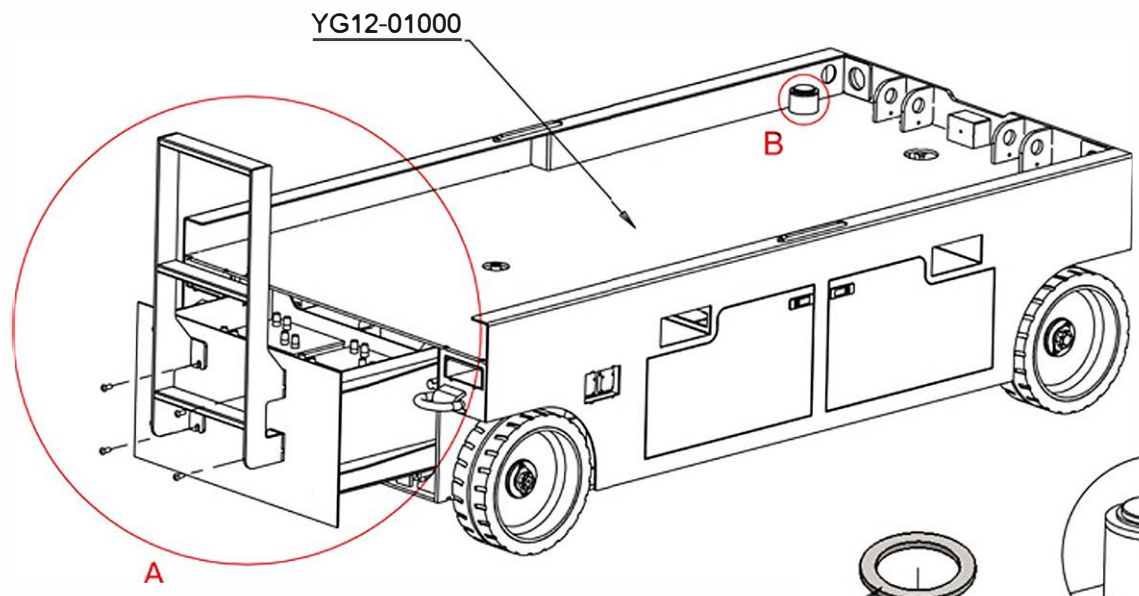

X-Line12 ***e-DRIVE***

X-Line12 ***h-DRIVE***

MODEL

SPARE PARTS CATALOGUE

Sub Gr. -

DETAIL A
SCALE 1:15

- CSP-0001 (4)
- CSP-0002 (4)

DETAIL A
SCALE 1 : 5

STEERING CYLINDER PISTON SEAL KIT	SM-0080
STEERING CYLINDER FRONT COVER SEAL KIT	SM-0081

DETAIL A
SCALE 1 : 10

DETAIL B
SCALE 1 : 5

LIFTING CYLINDER PISTON SEAL KIT	SM-0082
LIFTING CYLINDER FRONT COVER SEAL KIT	SM-0083