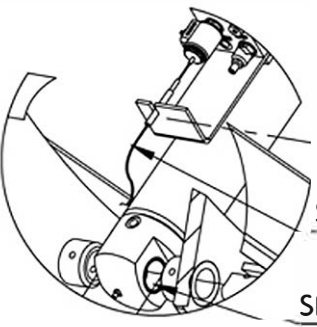

X-Line12 ***e-DRIVE***

X-Line12 ***h-DRIVE***

MODEL

SPARE PARTS CATALOGUE

Sub Gr. -

DETAIL A
SCALE 1:15

- CSP-0001 (4)
- CSP-0002 (4)

DETAIL A
SCALE 1 : 5

STEERING CYLINDER PISTON SEAL KIT	SM-0080
STEERING CYLINDER FRONT COVER SEAL KIT	SM-0081

DETAIL A
SCALE 1 : 10

DETAIL B
SCALE 1 : 5

LIFTING CYLINDER PISTON SEAL KIT	SM-0082
LIFTING CYLINDER FRONT COVER SEAL KIT	SM-0083