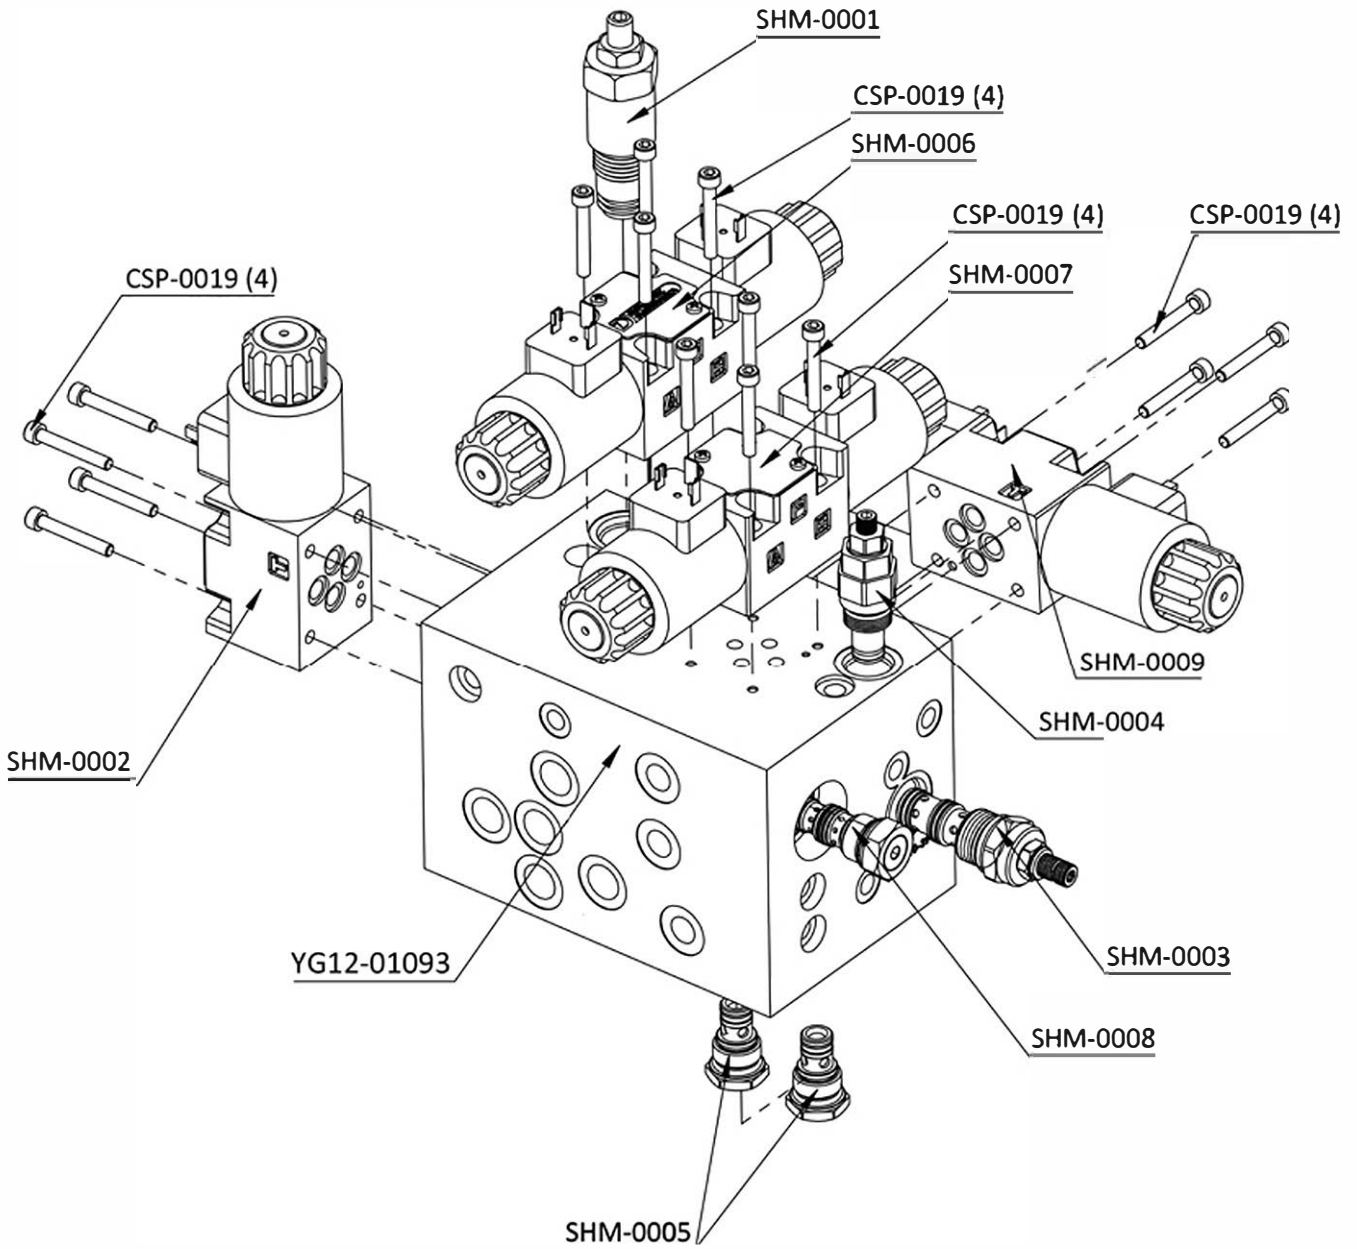

X-Line12 ***e-DRIVE***

X-Line12 ***h-DRIVE***

MODEL

SPARE PARTS CATALOGUE

Sub Gr. -

DETAIL A
SCALE 1:15

- CSP-0001 (4)
- CSP-0002 (4)

DETAIL A
SCALE 1 : 5

STEERING CYLINDER PISTON SEAL KIT	SM-0080
STEERING CYLINDER FRONT COVER SEAL KIT	SM-0081

DETAIL A
SCALE 1 : 10

DETAIL B
SCALE 1 : 5

LIFTING CYLINDER PISTON SEAL KIT	SM-0082
LIFTING CYLINDER FRONT COVER SEAL KIT	SM-0083