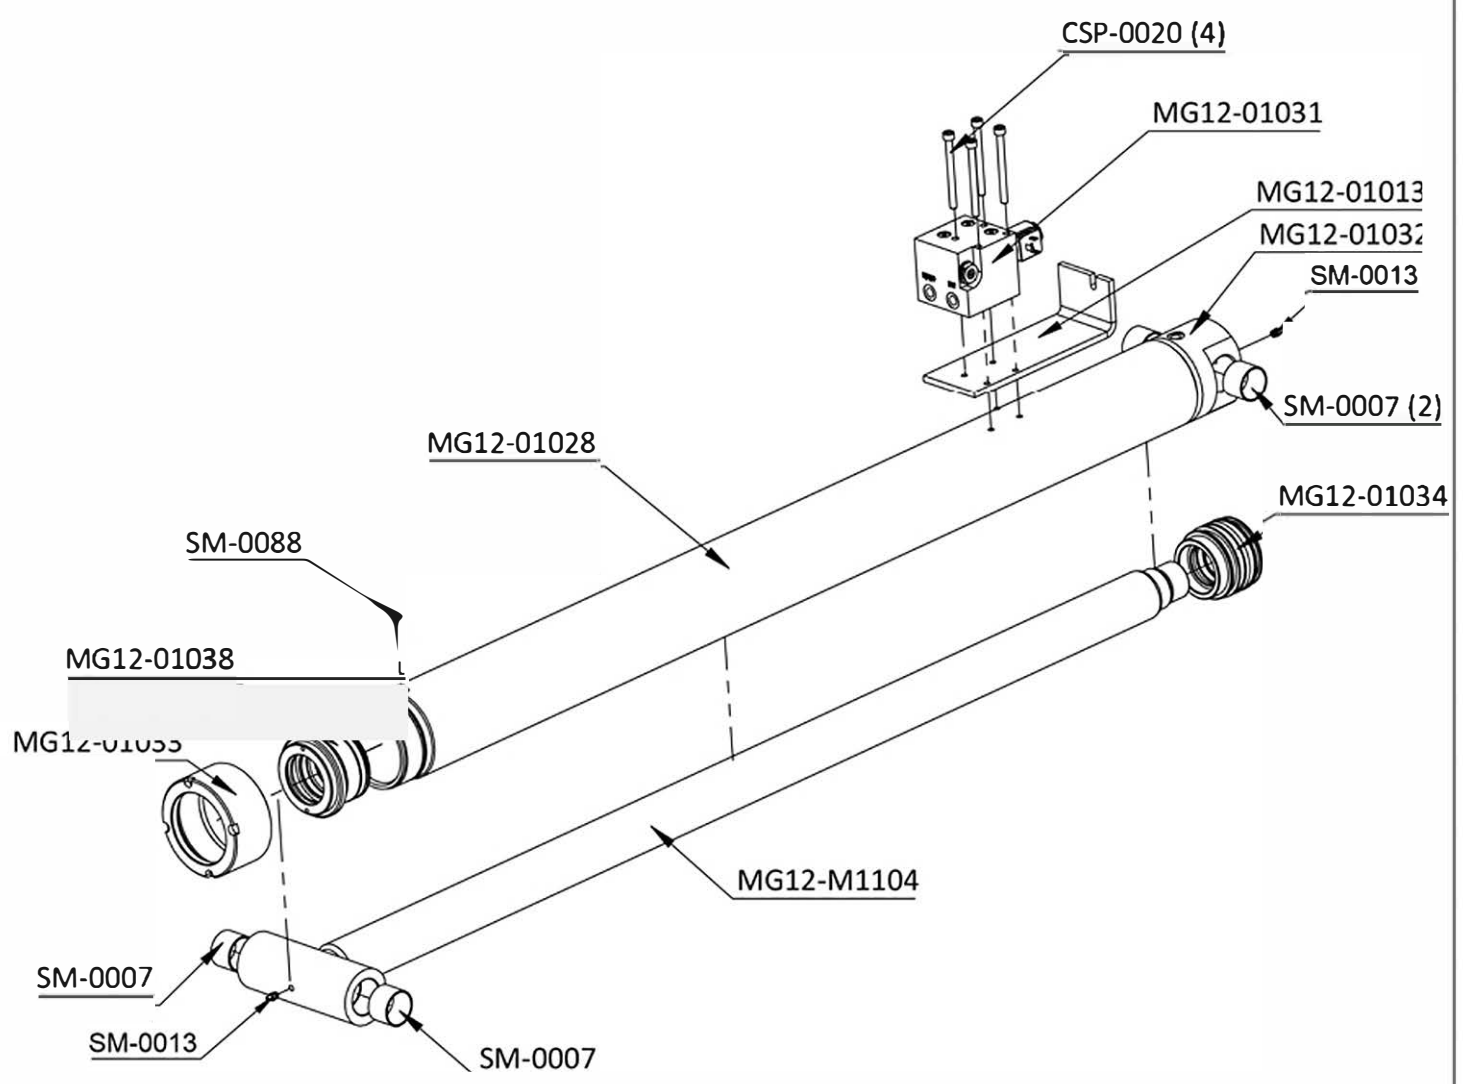

X-Line12 ***e-DRIVE***

X-Line12 ***h-DRIVE***

MODEL

SPARE PARTS CATALOGUE

Sub Gr. -

DETAIL A
SCALE 1:15

- CSP-0001 (4)
- CSP-0002 (4)

DETAIL A
SCALE 1 : 5

STEERING CYLINDER PISTON SEAL KIT	SM-0080
STEERING CYLINDER FRONT COVER SEAL KIT	SM-0081

DETAIL A
SCALE 1 : 10

DETAIL B
SCALE 1 : 5

LIFTING CYLINDER PISTON SEAL KIT	SM-0082
LIFTING CYLINDER FRONT COVER SEAL KIT	SM-0083