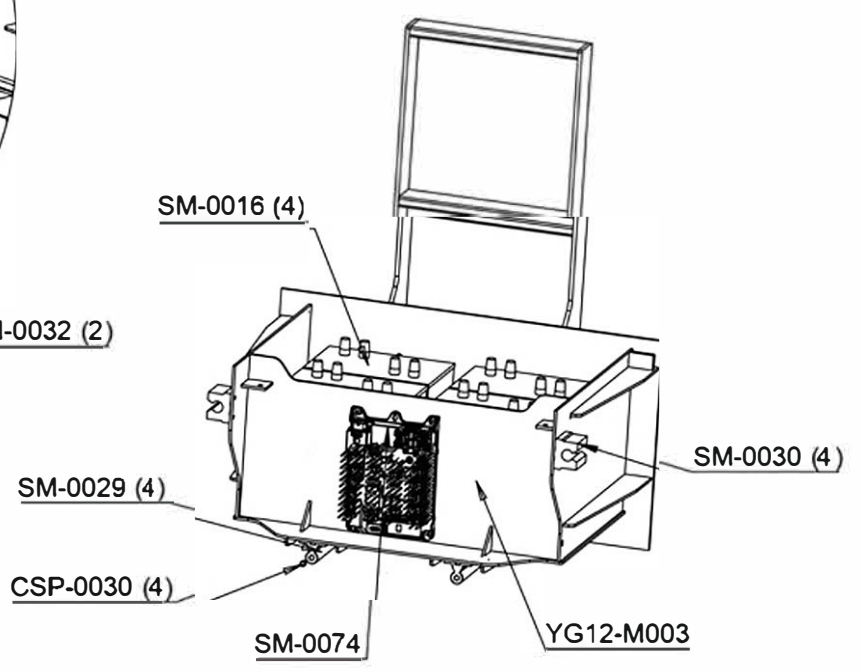

X-Line12 ***e-DRIVE***

X-Line12 ***h-DRIVE***

MODEL

SPARE PARTS CATALOGUE

Sub Gr. -

DETAIL A
SCALE 1:15

- CSP-0001 (4)
- CSP-0002 (4)

DETAIL A
SCALE 1 : 5

STEERING CYLINDER PISTON SEAL KIT	SM-0080
STEERING CYLINDER FRONT COVER SEAL KIT	SM-0081

DETAIL A
SCALE 1 : 10

DETAIL B
SCALE 1 : 5

LIFTING CYLINDER PISTON SEAL KIT	SM-0082
LIFTING CYLINDER FRONT COVER SEAL KIT	SM-0083