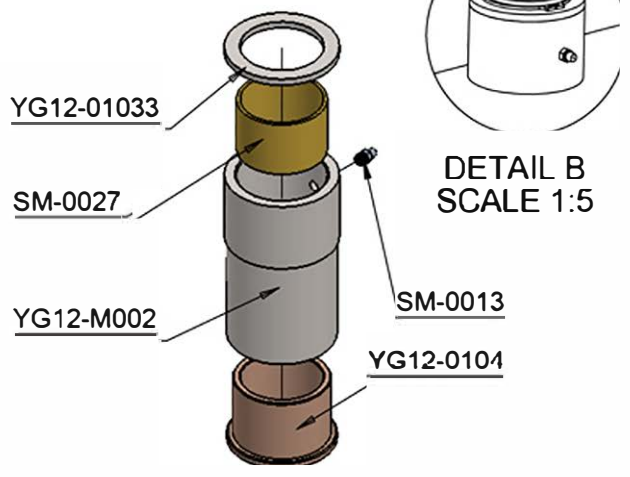

X-Line12 ***e-DRIVE***

X-Line12 ***h-DRIVE***

MODEL

SPARE PARTS CATALOGUE

Sub Gr. -

DETAIL A
SCALE 1:15

- CSP-0001 (4)
- CSP-0002 (4)

DETAIL A
SCALE 1 : 5

STEERING CYLINDER PISTON SEAL KIT	SM-0080
STEERING CYLINDER FRONT COVER SEAL KIT	SM-0081

DETAIL A
SCALE 1 : 10

DETAIL B
SCALE 1 : 5

LIFTING CYLINDER PISTON SEAL KIT	SM-0082
LIFTING CYLINDER FRONT COVER SEAL KIT	SM-0083