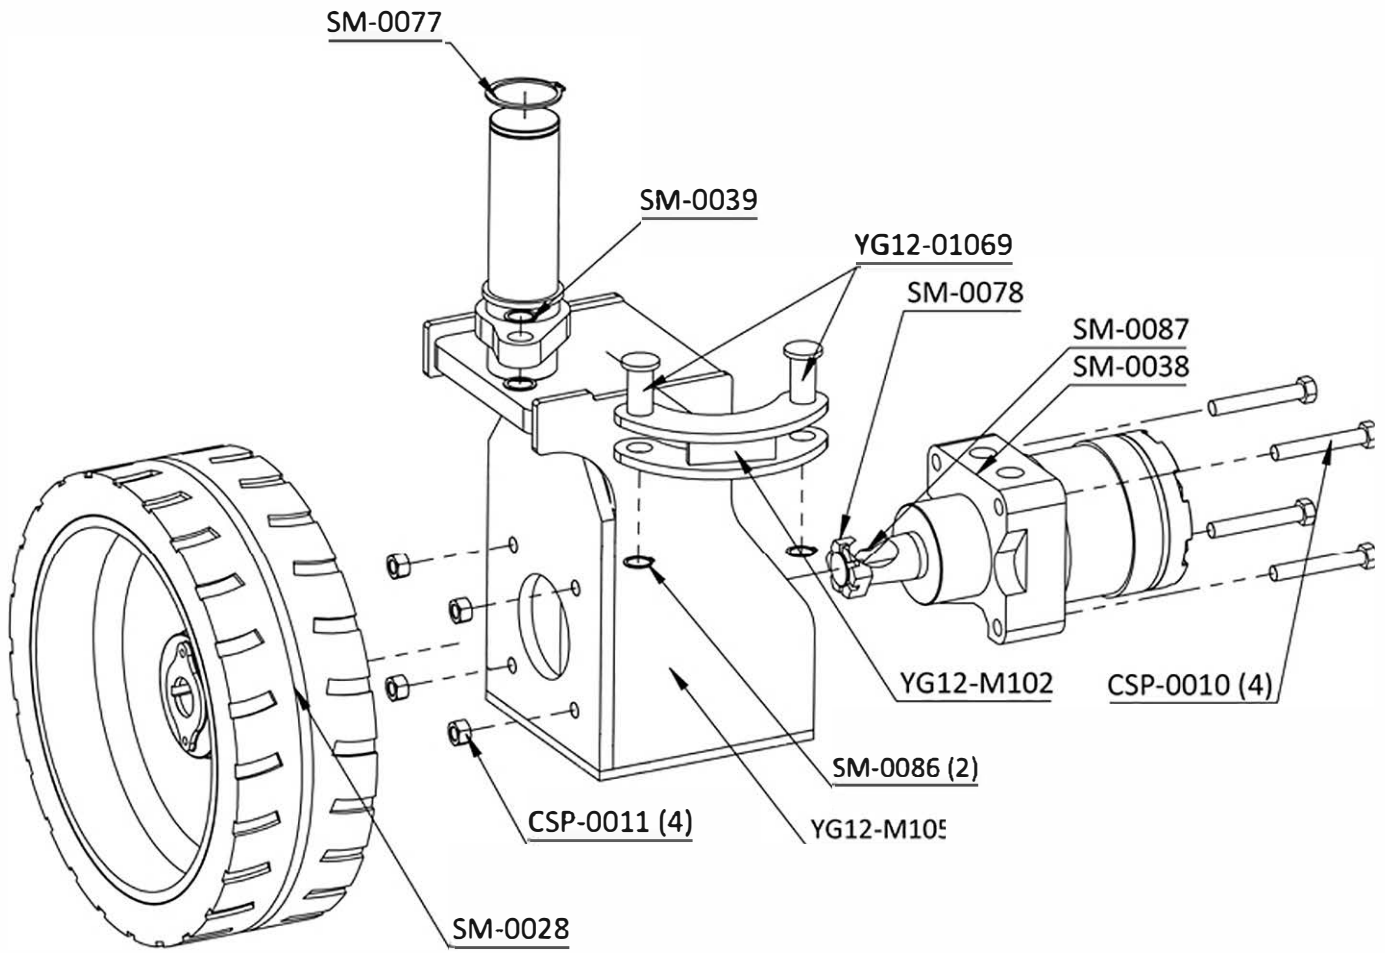

X-Line12 ***e-DRIVE***

X-Line12 ***h-DRIVE***

MODEL

SPARE PARTS CATALOGUE

Sub Gr. -

DETAIL A
SCALE 1:15

- CSP-0001 (4)
- CSP-0002 (4)

DETAIL A
SCALE 1 : 5

STEERING CYLINDER PISTON SEAL KIT	SM-0080
STEERING CYLINDER FRONT COVER SEAL KIT	SM-0081

DETAIL A
SCALE 1 : 10

DETAIL B
SCALE 1 : 5

LIFTING CYLINDER PISTON SEAL KIT	SM-0082
LIFTING CYLINDER FRONT COVER SEAL KIT	SM-0083