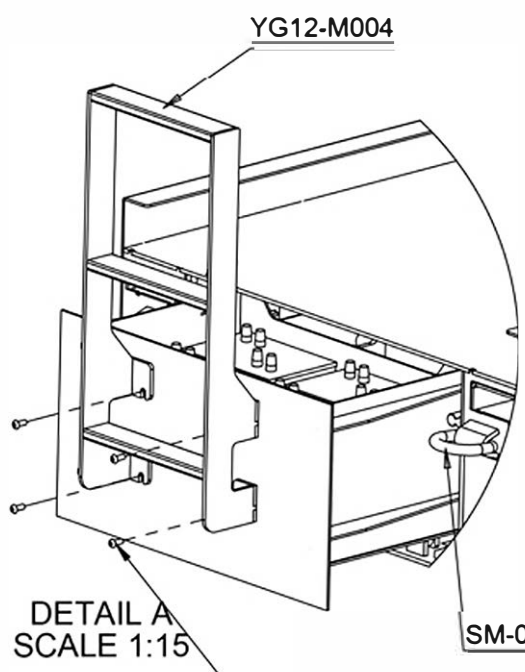

X-Line12 ***e-DRIVE***

X-Line12 ***h-DRIVE***

MODEL

SPARE PARTS CATALOGUE

Sub Gr. -

DETAIL A
SCALE 1:15

- CSP-0001 (4)
- CSP-0002 (4)

DETAIL A
SCALE 1 : 5

STEERING CYLINDER PISTON SEAL KIT	SM-0080
STEERING CYLINDER FRONT COVER SEAL KIT	SM-0081

DETAIL A
SCALE 1 : 10

DETAIL B
SCALE 1 : 5

LIFTING CYLINDER PISTON SEAL KIT	SM-0082
LIFTING CYLINDER FRONT COVER SEAL KIT	SM-0083