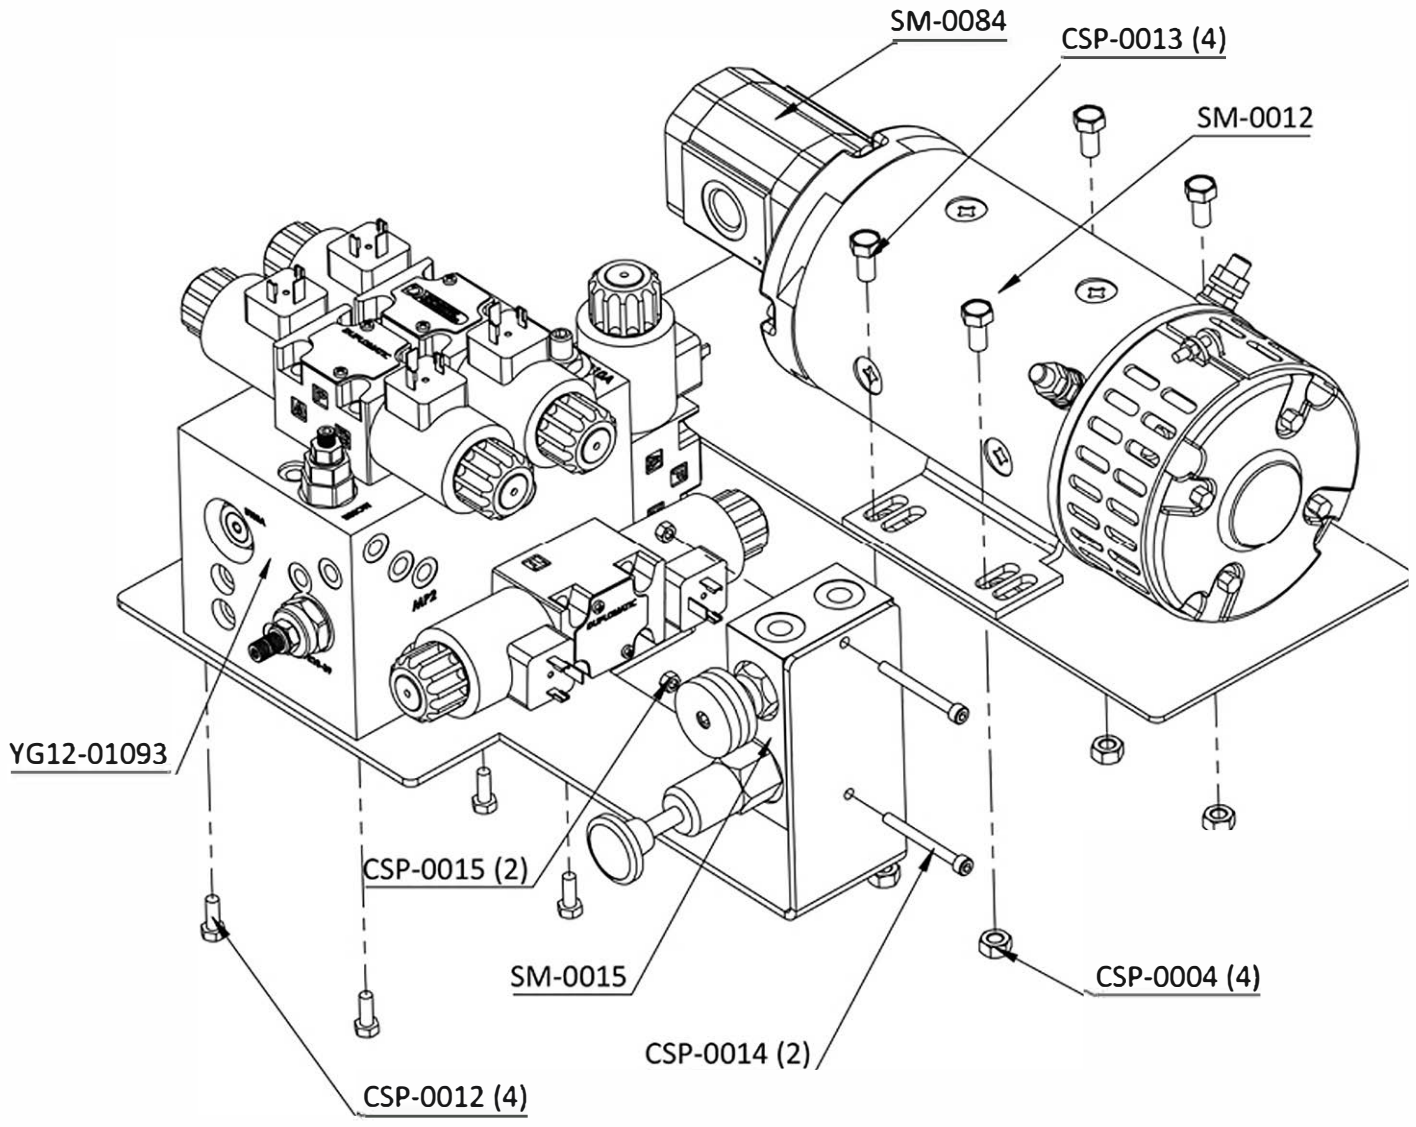

X-Line12 ***e-DRIVE***

X-Line12 ***h-DRIVE***

MODEL

SPARE PARTS CATALOGUE

Sub Gr. -

DETAIL A
SCALE 1:15

- CSP-0001 (4)
- CSP-0002 (4)

DETAIL A
SCALE 1 : 5

STEERING CYLINDER PISTON SEAL KIT	SM-0080
STEERING CYLINDER FRONT COVER SEAL KIT	SM-0081

DETAIL A
SCALE 1 : 10

DETAIL B
SCALE 1 : 5

LIFTING CYLINDER PISTON SEAL KIT	SM-0082
LIFTING CYLINDER FRONT COVER SEAL KIT	SM-0083