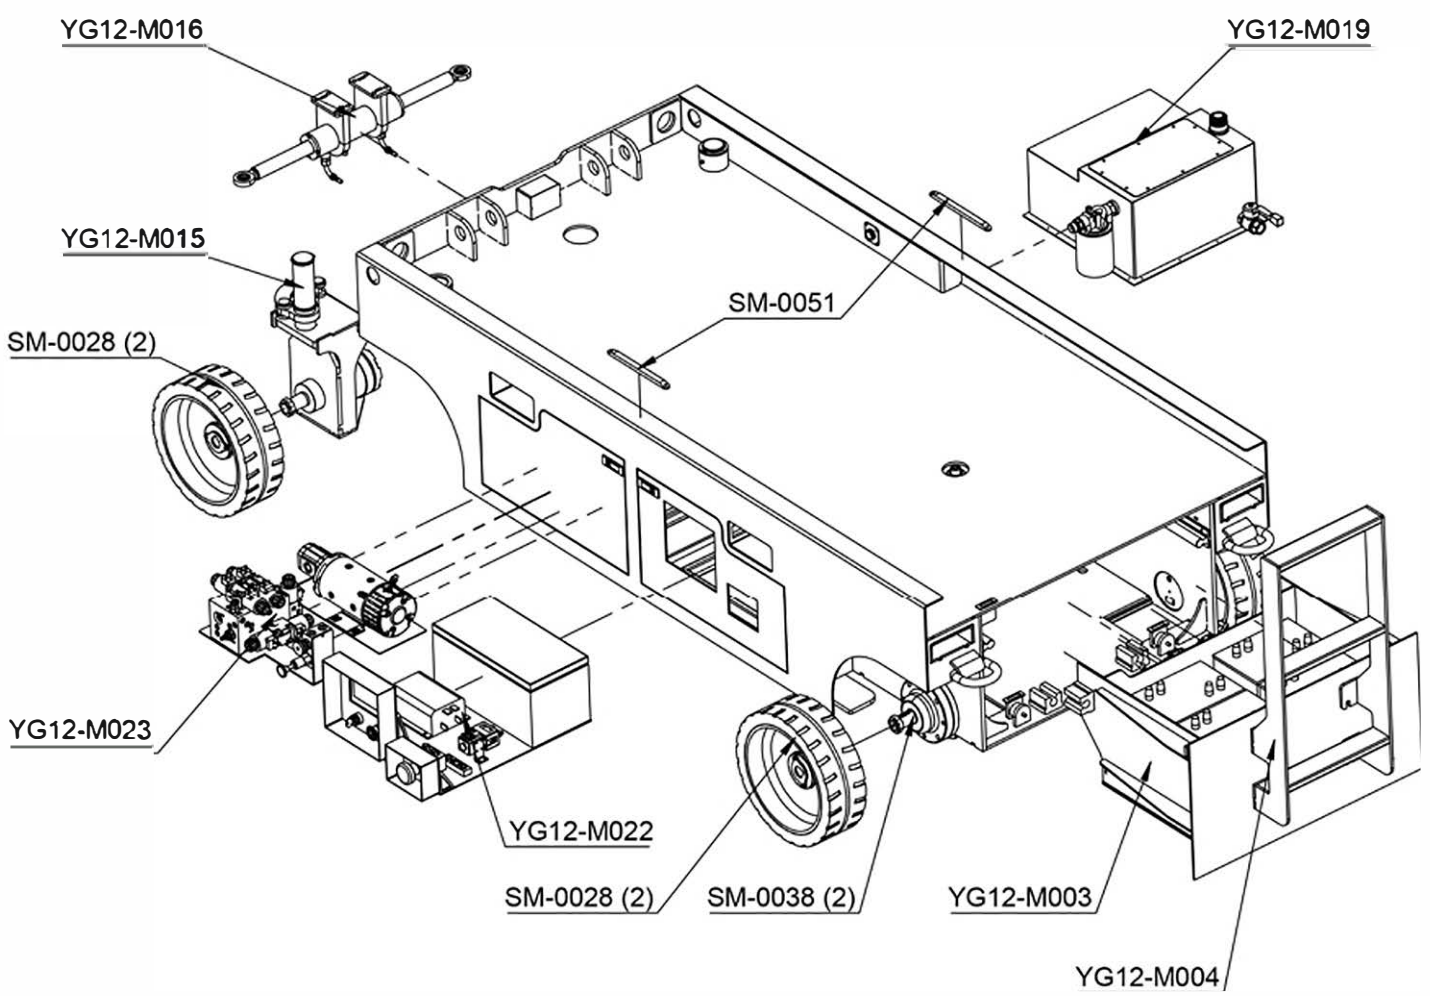

X-Line12 ***e-DRIVE***

X-Line12 ***h-DRIVE***

MODEL

SPARE PARTS CATALOGUE

Sub Gr. -

DETAIL A
SCALE 1:15

- CSP-0001 (4)
- CSP-0002 (4)

DETAIL A
SCALE 1 : 5

STEERING CYLINDER PISTON SEAL KIT	SM-0080
STEERING CYLINDER FRONT COVER SEAL KIT	SM-0081

DETAIL A
SCALE 1 : 10

DETAIL B
SCALE 1 : 5

LIFTING CYLINDER PISTON SEAL KIT	SM-0082
LIFTING CYLINDER FRONT COVER SEAL KIT	SM-0083