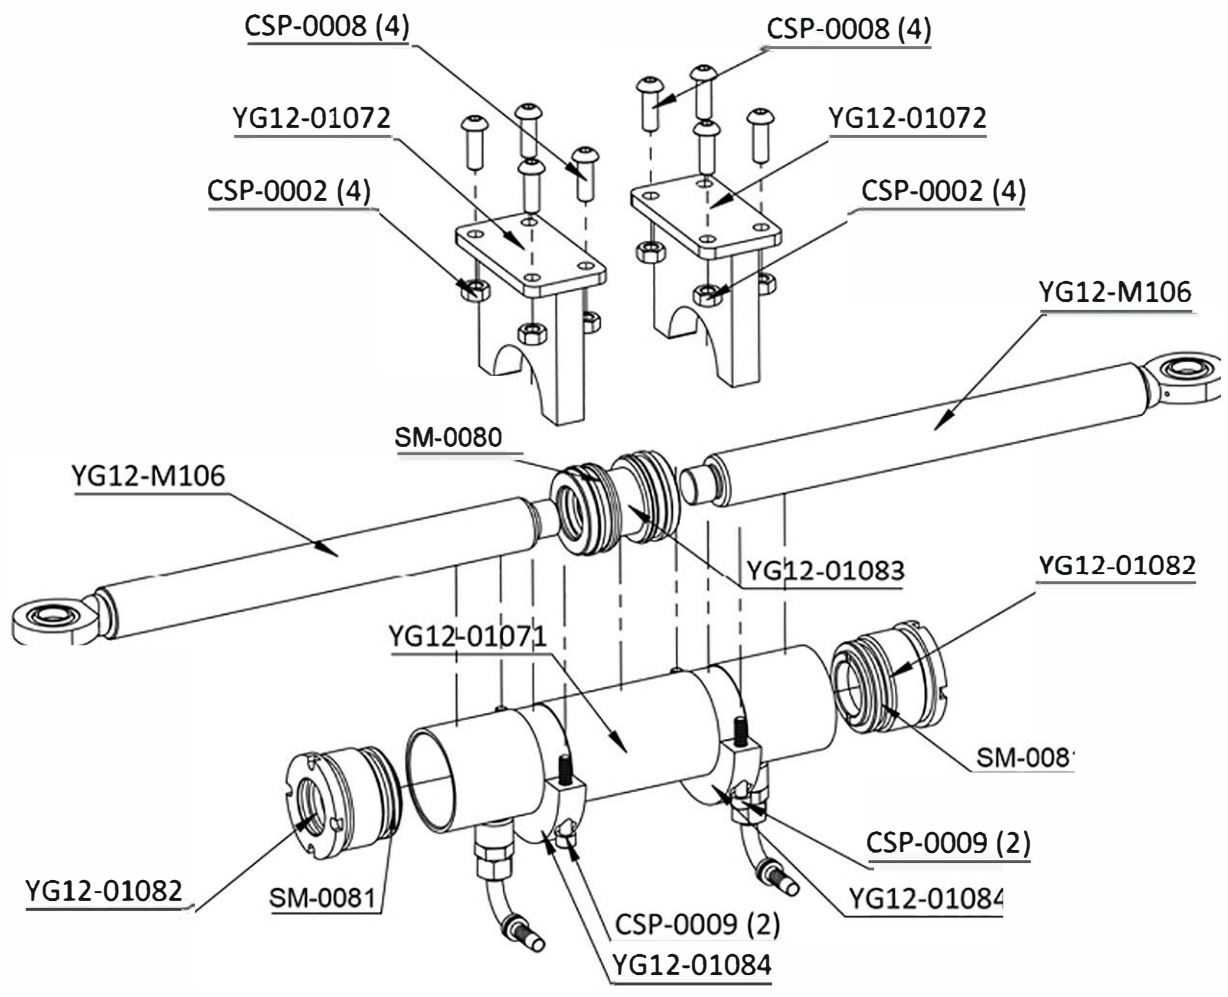

X-Line12 ***e-DRIVE***

X-Line12 ***h-DRIVE***

MODEL

SPARE PARTS CATALOGUE

Sub Gr. -

DETAIL A
SCALE 1:15

- CSP-0001 (4)
- CSP-0002 (4)

DETAIL A
SCALE 1 : 5

STEERING CYLINDER PISTON SEAL KIT	SM-0080
STEERING CYLINDER FRONT COVER SEAL KIT	SM-0081

DETAIL A
SCALE 1 : 10

DETAIL B
SCALE 1 : 5

LIFTING CYLINDER PISTON SEAL KIT	SM-0082
LIFTING CYLINDER FRONT COVER SEAL KIT	SM-0083